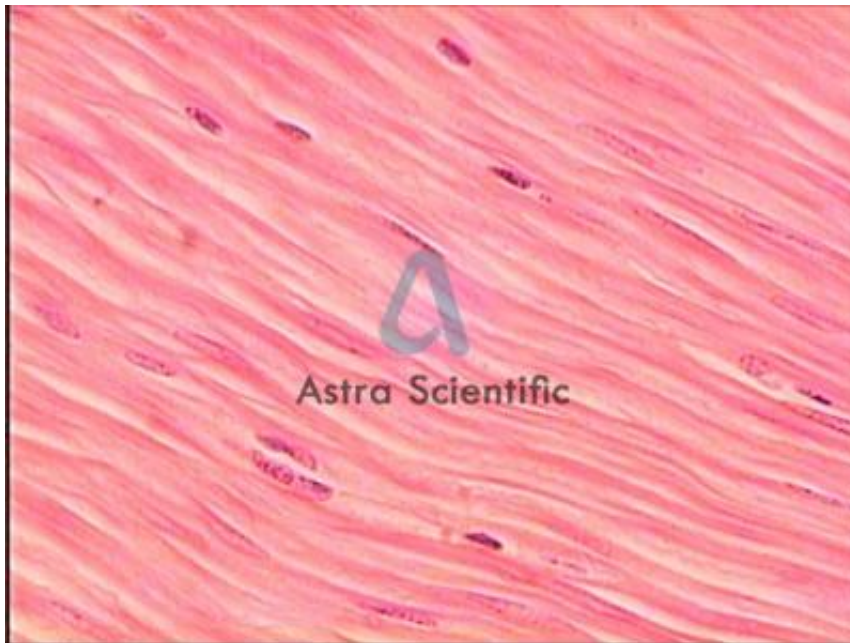

**Product Name :**  
Smooth Muscle (400x)

**Product Code :**  
MICROSCOPESUK-AS11LAB002B

**Description :**

Smooth Muscle (400x)

**Technical Specification :**

Smooth muscle is a type of non-striated muscle, found within the walls of hollow organs and in areas such as the bladder, uterus, abdominal cavity, GI tract, respiratory tract and iris of the eye.