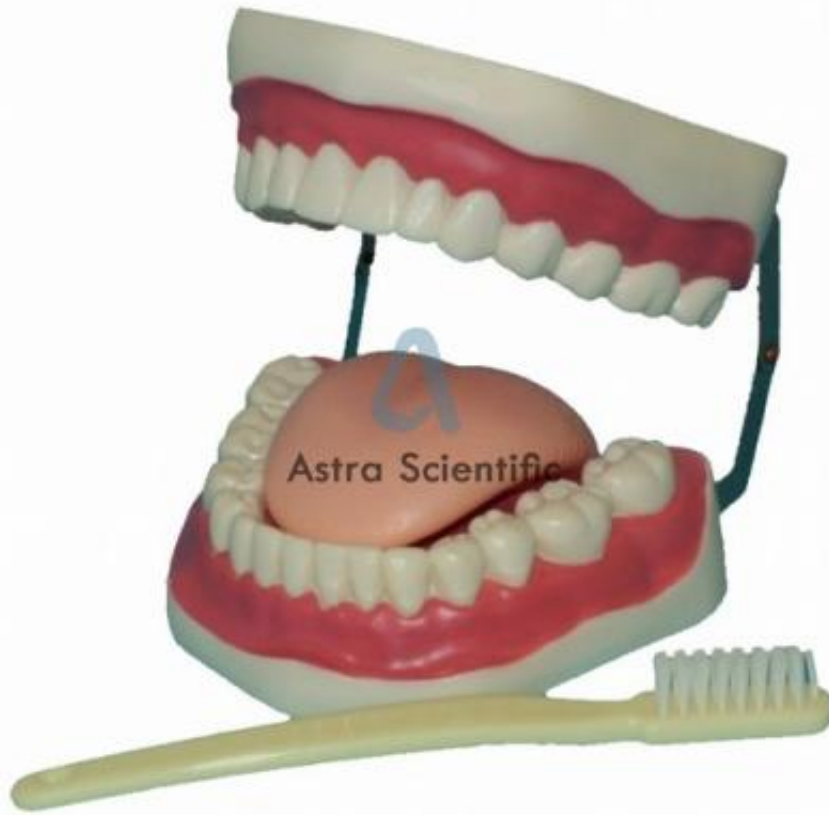

Product Name :
Oral Hygiene Model

Product Code :
ANATOMYSUK-AS06LAB002A

Description :

Oral Hygiene Model

Technical Specification :

Designed to show how to properly care for the mouth. The hinged jaw and movable tongue make it easy to view and access the inside of the mouth. Includes a 9 in. demonstration toothbrush, making this the perfect tool for the instruction of brushing techniques and proper oral hygiene. 6-1/2 in. x 7-1/2 in. x 4 in.