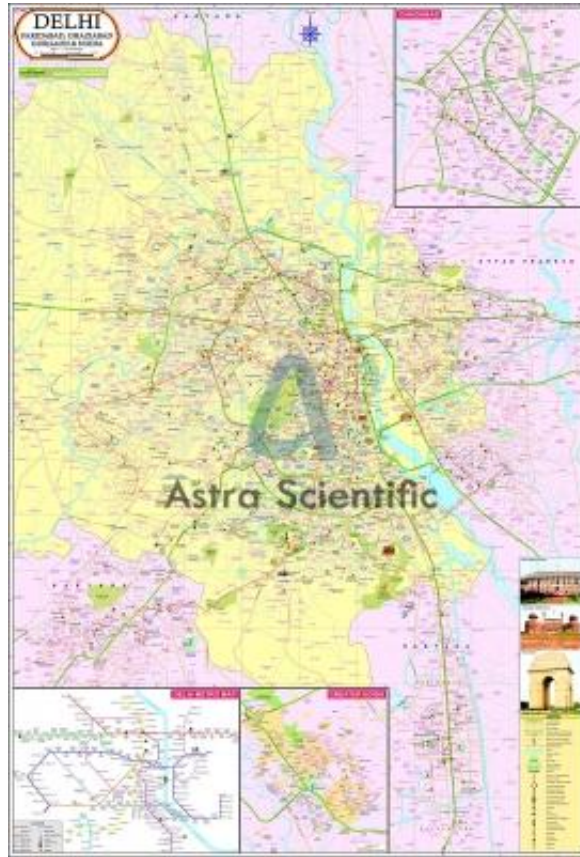

Product Name :
Delhi Political Map Chart

Product Code :
CHARTSSUK-AS09LAB005F

Description :

Delhi Political Map Chart

Technical Specification :

Size: 70 x 100 cm

Material: Laminated paper

Color: Multicolour

Showing latest boundaries.

Political features.

Capital cities and important towns.

Printed in multicolour on 80 gsm map litho paper.

Fitted with first quality plastic rollers at top and bottom.

Laminated with hot seal polyester film on both sides.