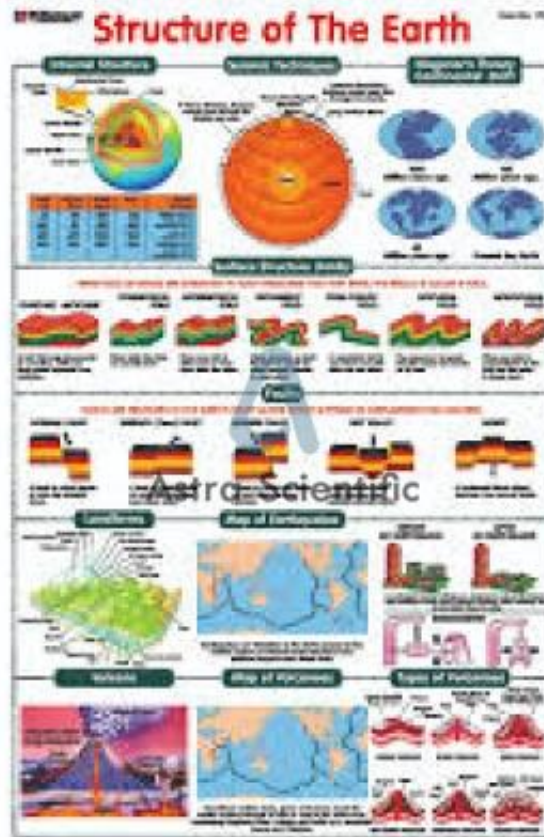

Product Name :
Structure of the Earth Chart

Product Code :
CHARTSSUK-AS09LAB004E

Description :

Structure of the Earth Chart

Technical Specification :

Size 70 x 100 cms.

Each chart is printed in natural colours.

Printed in multicolour on 80 gsm map litho paper.

Fitted with first quality plastic rollers at top and bottom.

Density and temperature of Different Earth shells Behaviour of earthquake waves, folds & faults.