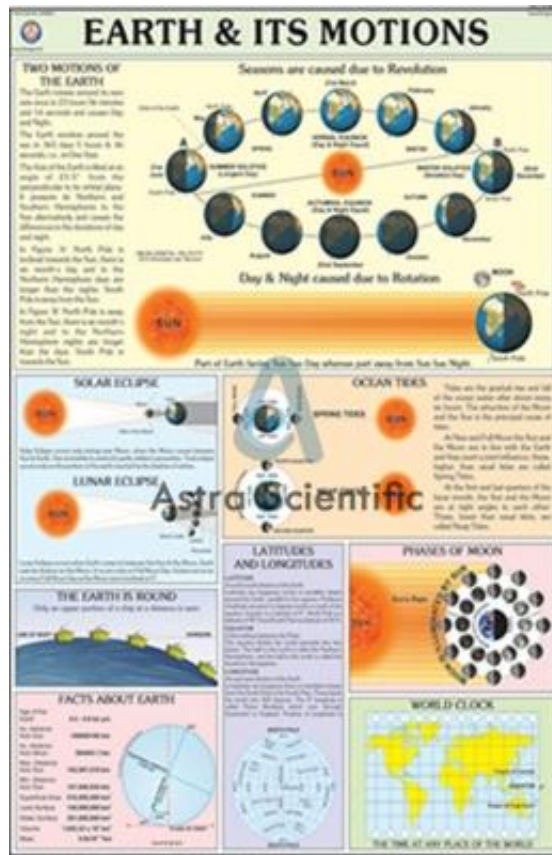

**Product Name :**  
Earth and Its Motions Chart

**Product Code :**  
CHARTSSUK-AS09LAB003E

**Description :**

Earth and Its Motions Chart

**Technical Specification :**

Size 70 x 100 cms.

Each chart is printed in natural colours.

Printed in multicolour on 80 gsm map litho paper.

Fitted with first quality plastic rollers at top and bottom.

Clearly depicting the shape & size of the Earth.

The phenomenon of Day and Night, Seasons, Solar & Lunar Eclipses, Tides, Longitudes & Latitudes, Time Zones etc.