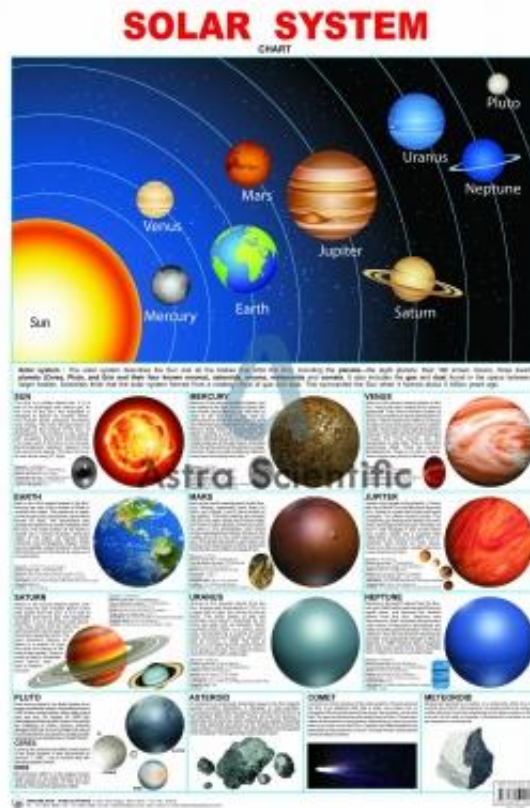

Product Name :
Solar System Chart

Product Code :
CHARTSSUK-AS09LAB002E

Description :

Solar System Chart

Technical Specification :

Size 70 x 100 cms.

Each chart is printed in natural colours.

Printed in multicolour on 80 gsm map litho paper.

Fitted with first quality plastic rollers at top and bottom.

Showing the Milky Way.

Sun & Planets according to size and distances.

Laminated with hot seal polyester film on both sides.

Description of Satellites, Comets and Meteors.