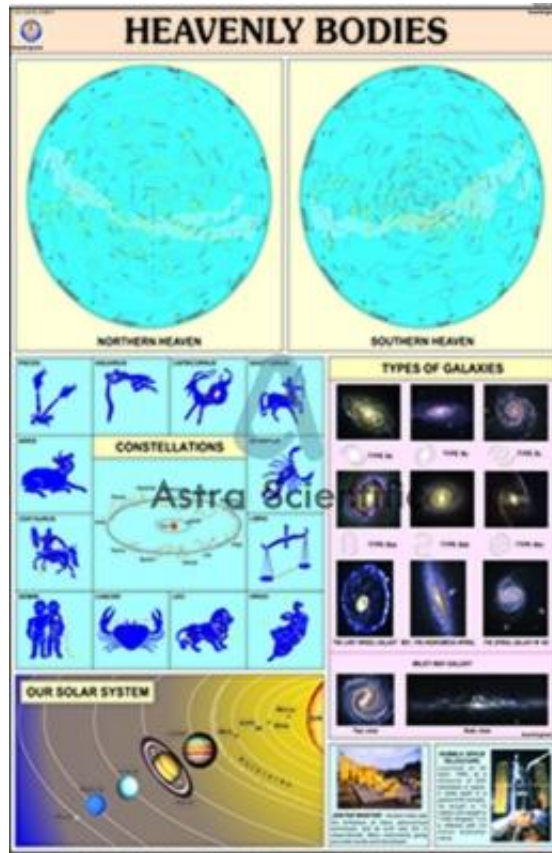

Product Name :
Heavenly Bodies Chart

Product Code :
CHARTSSUK-AS09LAB001E

Description :

Heavenly Bodies Chart

Technical Specification :

Size 70 x 100 cms.

Each chart is printed in natural colours.

Laminated with hot seal polyester film on both sides.

Fitted with first quality plastic rollers at top and bottom.

Printed in multicolour on 80 gsm map litho paper.

Showing all the nine Planets & their Natural Satellites.

Local Group of Galaxies.

Constellations of the Zodiac symbols.