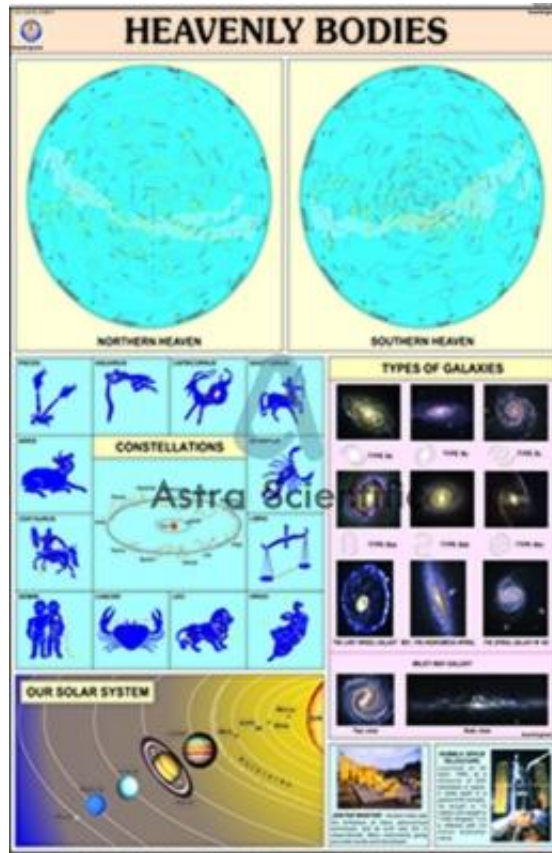

**Product Name :**  
Heavenly Bodies Chart

**Product Code :**  
CHARTSSUK-AS09LAB001E

**Description :**

Heavenly Bodies Chart

**Technical Specification :**

Size 70 x 100 cms.

Each chart is printed in natural colours.

Laminated with hot seal polyester film on both sides.

Fitted with first quality plastic rollers at top and bottom.

Printed in multicolour on 80 gsm map litho paper.

Showing all the nine Planets & their Natural Satellites.