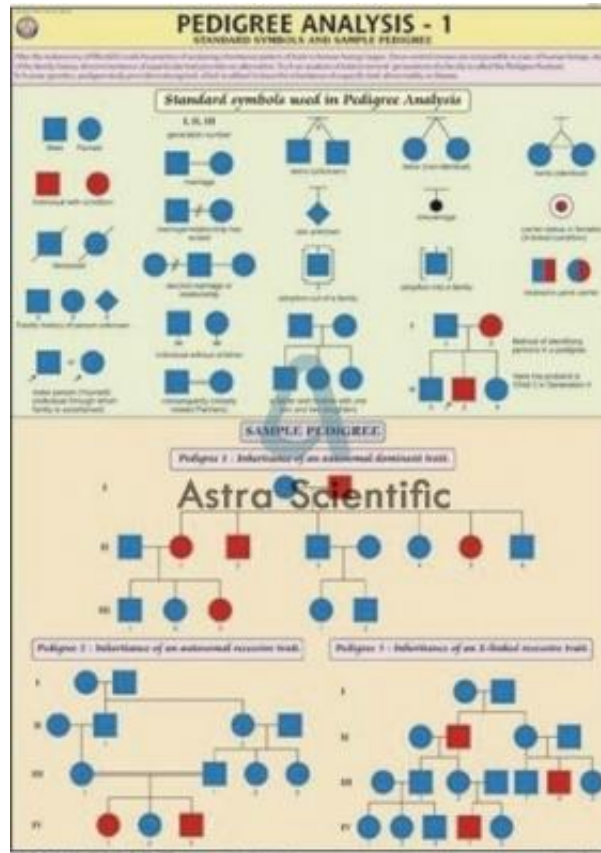

**Product Name :**  
Pedigree Analysis-1 Chart

**Product Code :**  
CHARTSSUK-AS09LAB001D

**Description :**

Pedigree Analysis-1 Chart

**Technical Specification :**

**Size:-** 70 x 100 cm.

Printed on Synthetic Paper.

Showing standard symbols.

Used in Pedigree Analysis and Sample Pedigree.

Language: English