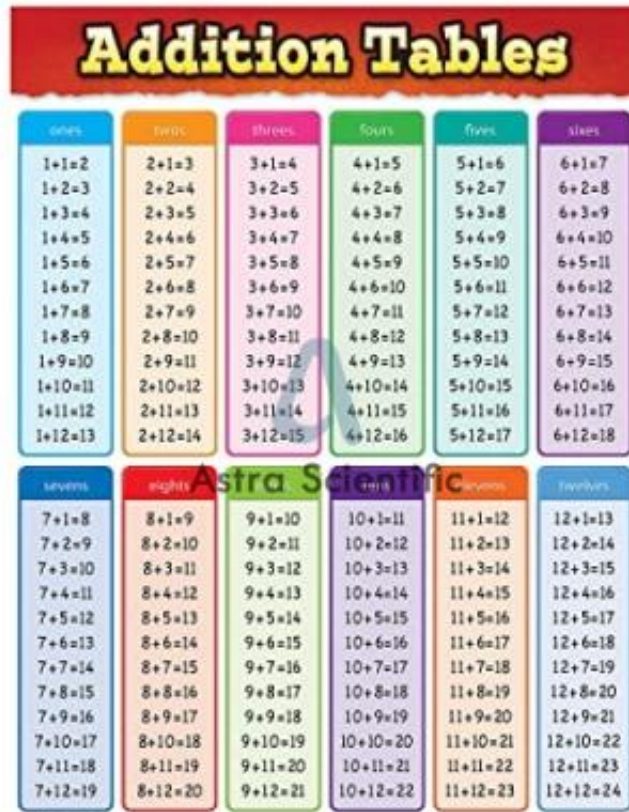

**Product Name :**  
 Addition Chart

**Product Code :**  
 CHARTSSUK-AS09LAB002A

**Description :**

Addition Chart

**Technical Specification :**

Addition is written using the plus sign "+" between the terms.

Addition Chart (0-12).

Size:- 50 x 75 cm.

Available in Hindi or English language.